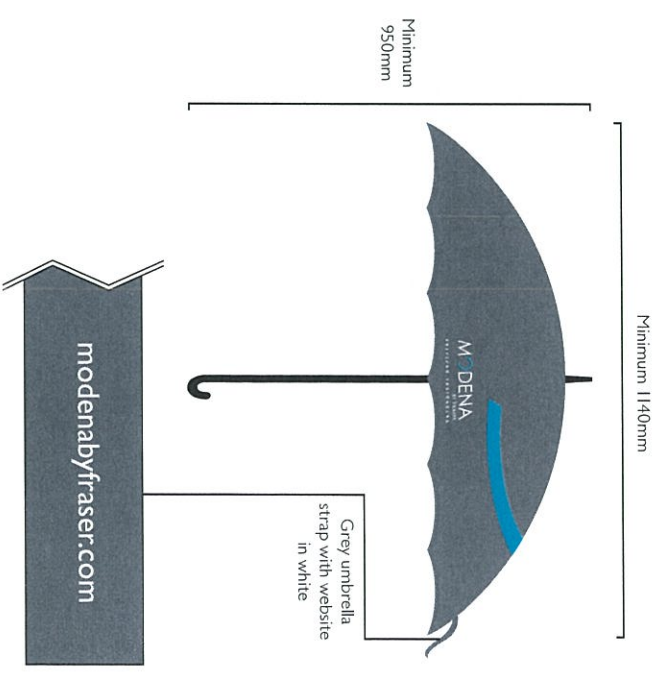

To be advised by local supplier on the appropriate material

FINISHING

Screen-printed brand signature and website address in I-Colour Printing, White

TOP

Side View

INFORMATION FIELDS

- (1) White
- Gill Sans Regular
- Size: 15 pt
- Kerning: Optical