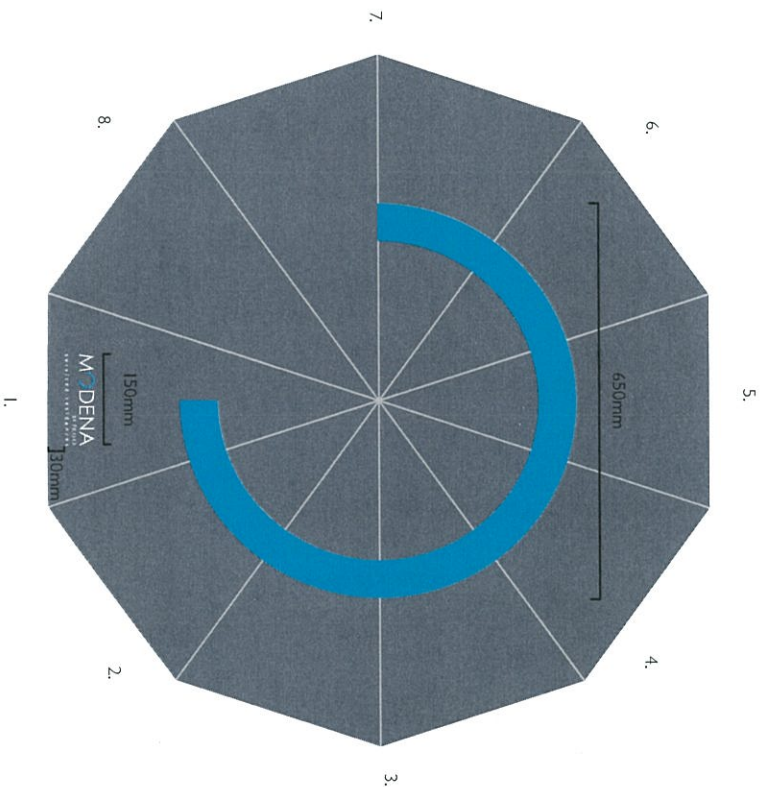

Umbrella

10.5.8

SIZE

To be advised by local supplier on the available stock sizes.

To fulfill the minimum size as illustrated.

COLOUR

Pantone 3125 C
Pantone 431 C
White

MATERIAL

To be advised by local supplier on the appropriate material

FINISHING

Screen-printed brand signature and website address in I-Colour Printing, White

TOP

Side View

INFORMATION FIELDS

- (1) White
- Gill Sans Regular
- Size: 15 pt
- Kerning: Optical